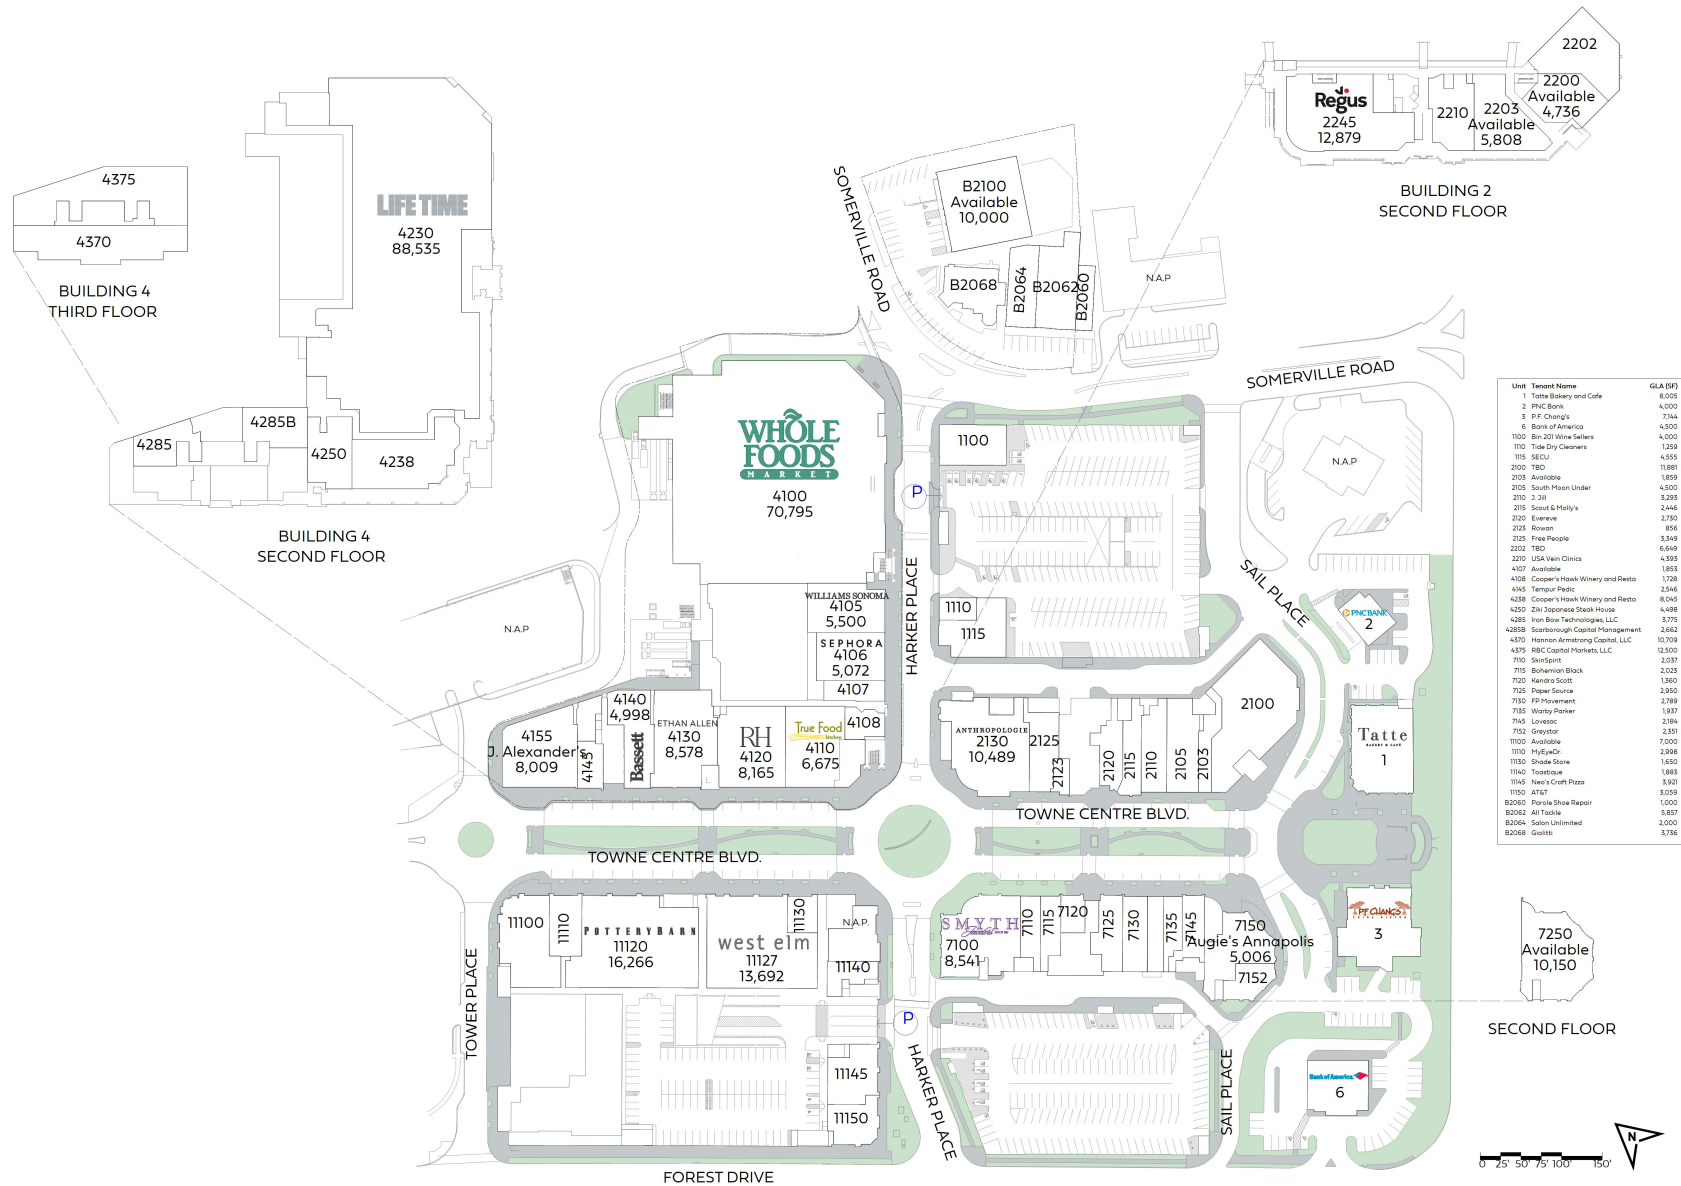

Annapolis Town Center

1906 Towne Centre Blvd, Annapolis, MD 21401

Stu Biel

(301) 998-8389

sbiel@federalrealty.com

The parties acknowledge that this Plan is for identification purposes only and does not constitute any covenant, representations, or warranty by Landlord that any existing or future conditions exists, or that, if they do exist, will continue to exist through out all or any part of the lease term, except to the extent such covenant, representation or warranty is expressly set forth in the Lease.