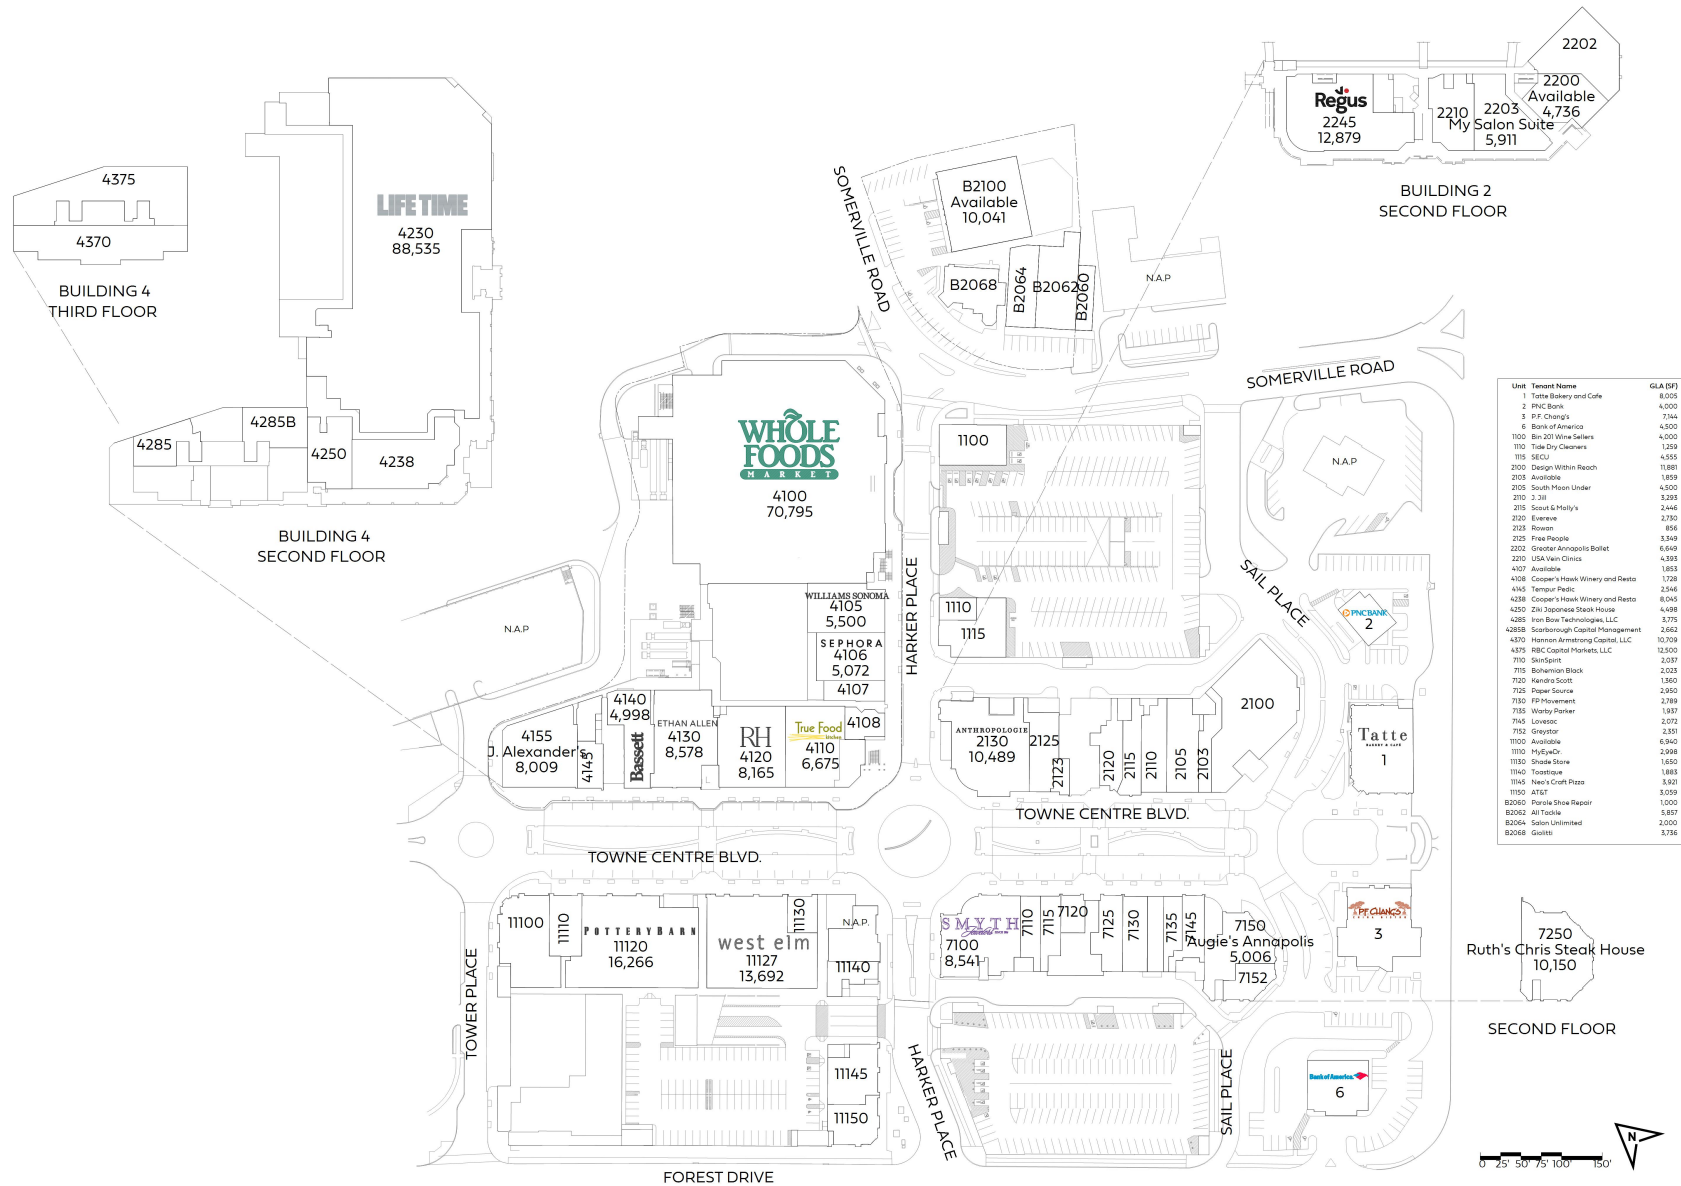

# Annapolis Town Center

1906 Towne Centre Blvd, Annapolis, MD 21401

Stu Biel

(301) 998-8389

sbiel@federalrealty.com

The parties acknowledge that this Plan is for identification purposes only and does not constitute any covenant, representations, or warranty by Landlord that any existing or future conditions exists, or that, if they do exist, will continue to exist through out all or any part of the lease term, except to the extent such covenant, representation or warranty is expressly set forth in the Lease.