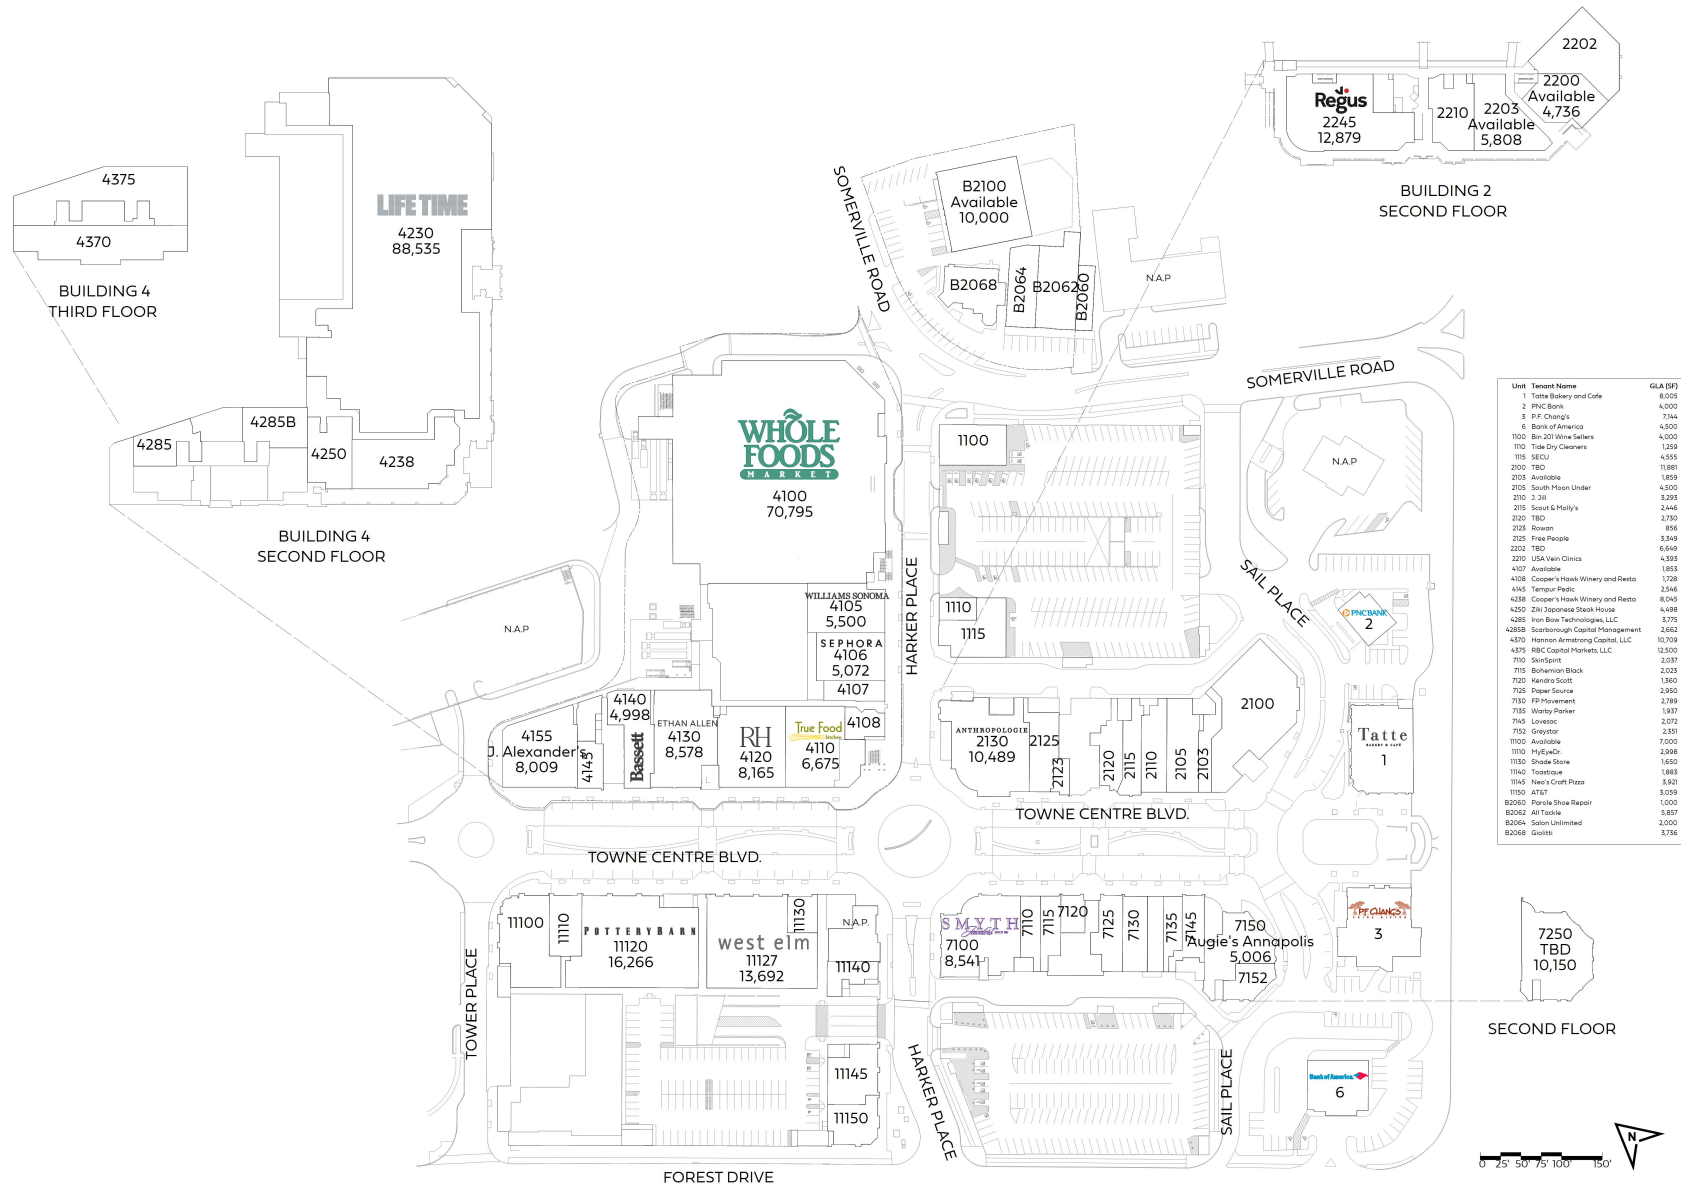

Annapolis Town Center

1906 Towne Centre Blvd, Annapolis, MD 21401

Stu Biel

(301) 998-8389

sbiel@federalrealty.com

The parties acknowledge that this Plan is for identification purposes only and does not constitute any covenant, representations, or warranty by Landlord that any existing or future conditions exists, or that, if they do exist, will continue to exist through out all or any part of the lease term, except to the extent such covenant, representation or warranty is expressly set forth in the Lease.