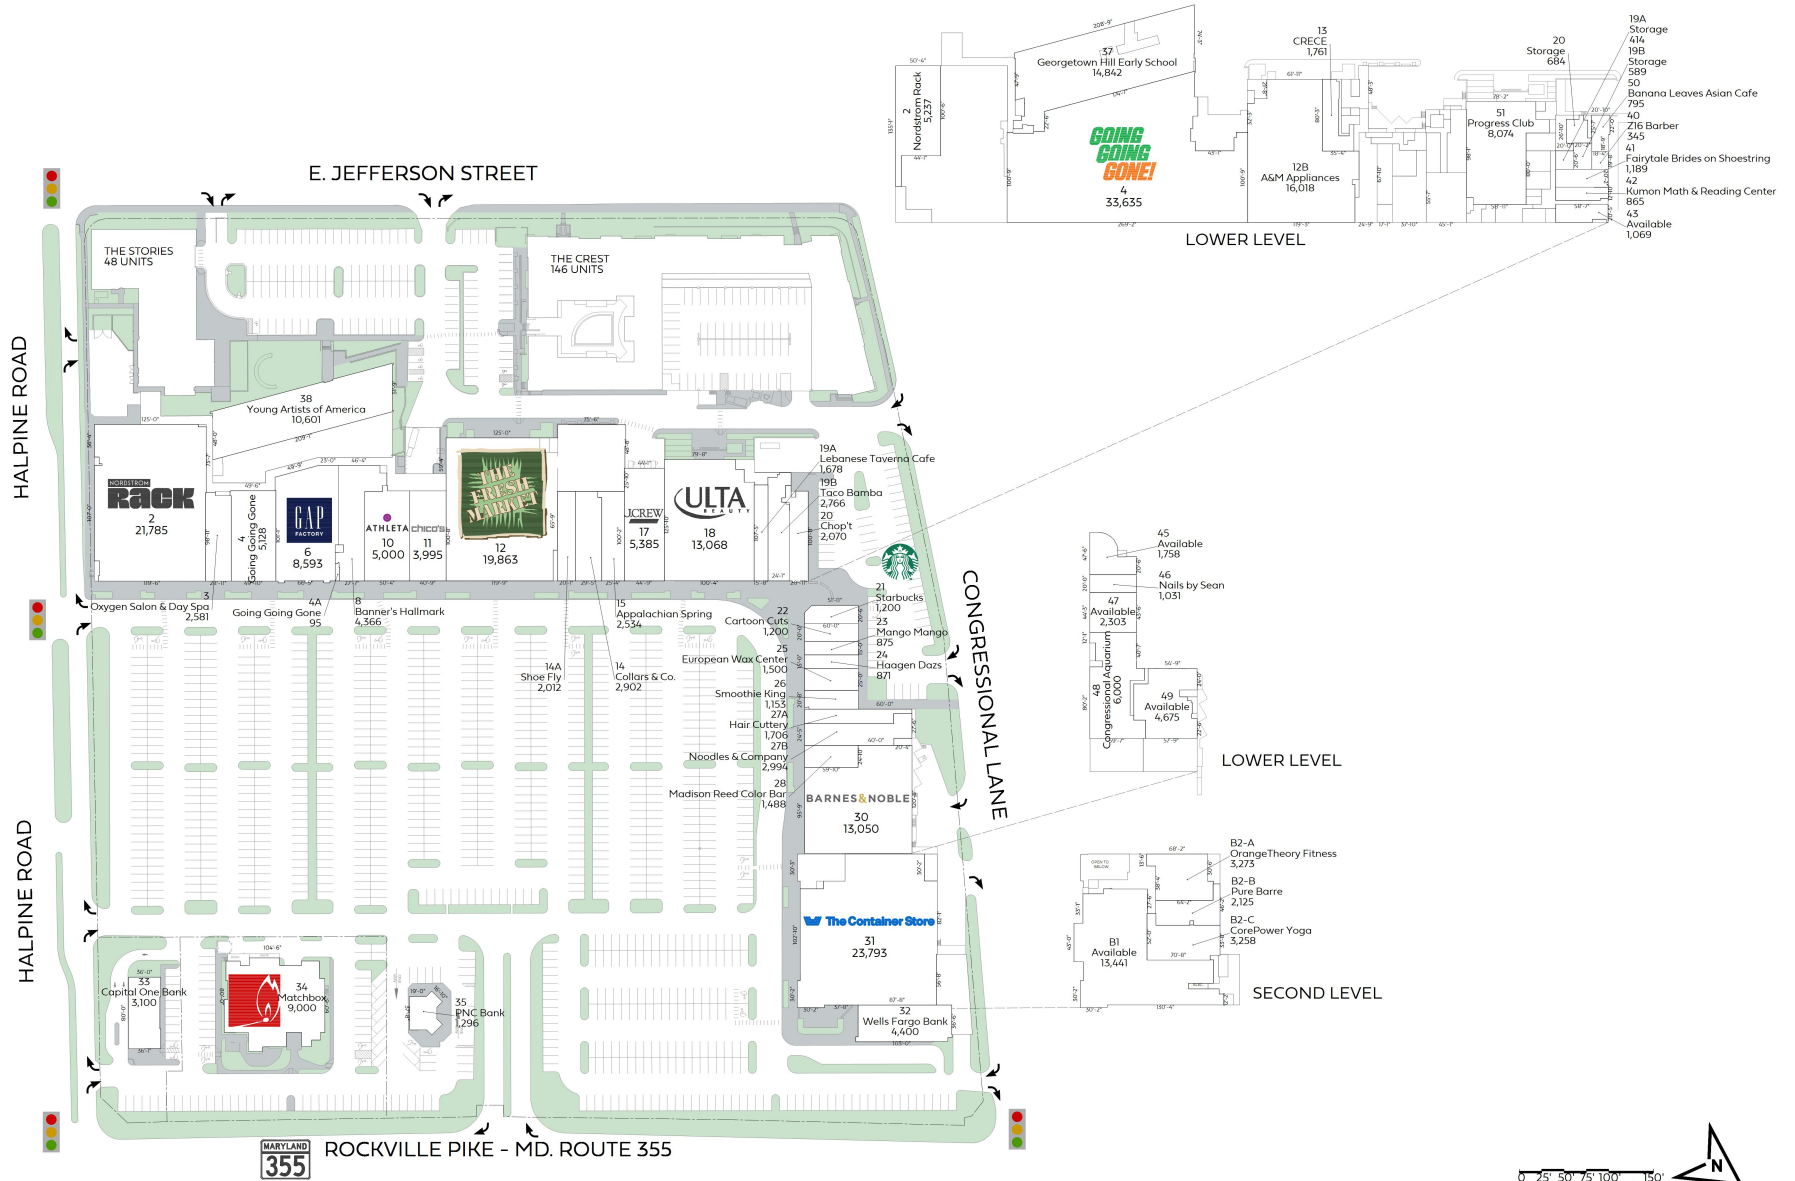

Congressional Plaza

154 Congressional Lane, Rockville, MD 20852

Vanessa Mendoza

(301) 998-8218

vmendoza@federalrealty.com

The parties acknowledge that this Plan is for identification purposes only and does not constitute any covenant, representations, or warranty by Landlord that any existing or future conditions exists, or that, if they do exist, will continue to exist through out all or any part of the lease term, except to the extent such covenant, representation or warranty is expressly set forth in the Lease.