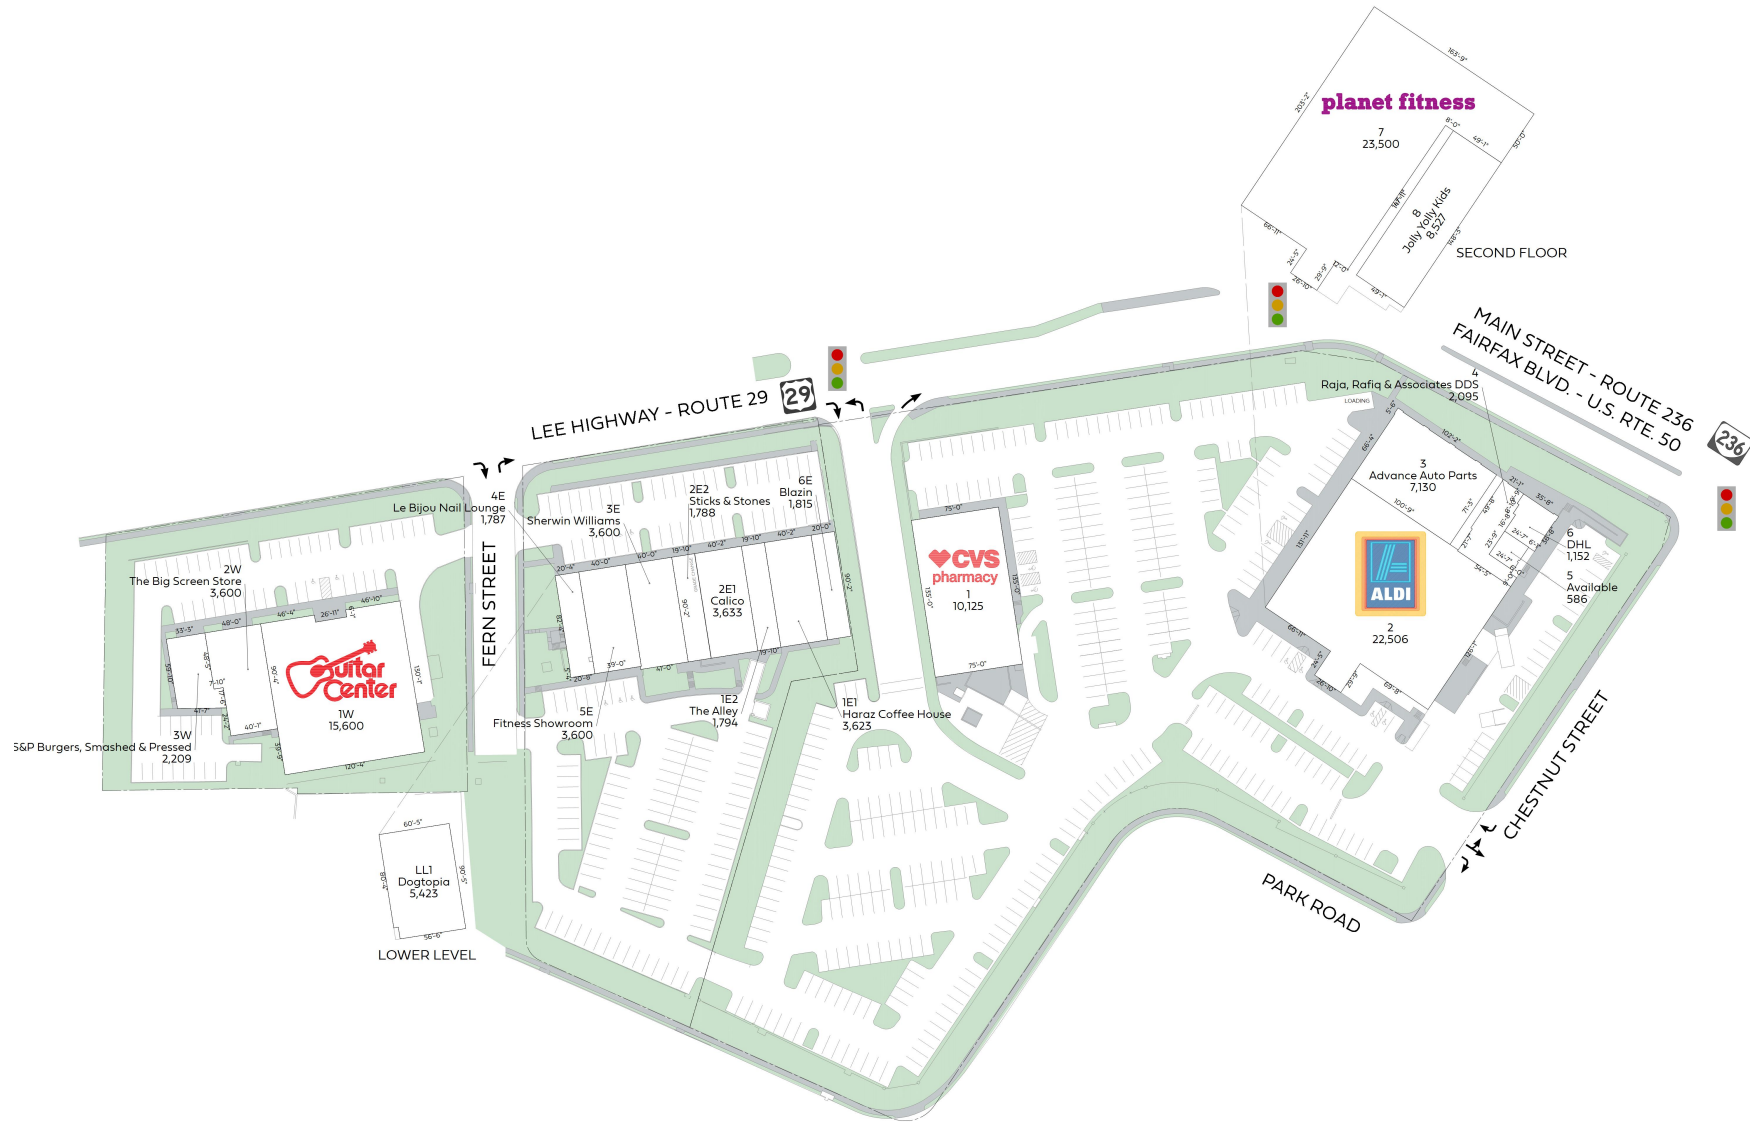

Fairfax Junction

11001 Lee Highway, Fairfax, VA 22030

Rich Abruscato

(301) 998-8188

rabruscato@federalrealty.com

The parties acknowledge that this Plan is for identification purposes only and does not constitute any covenant, representations, or warranty by Landlord that any existing or future conditions exists, or that, if they do exist, will continue to exist through out all or any part of the lease term, except to the extent such covenant, representation or warranty is expressly set forth in the Lease.