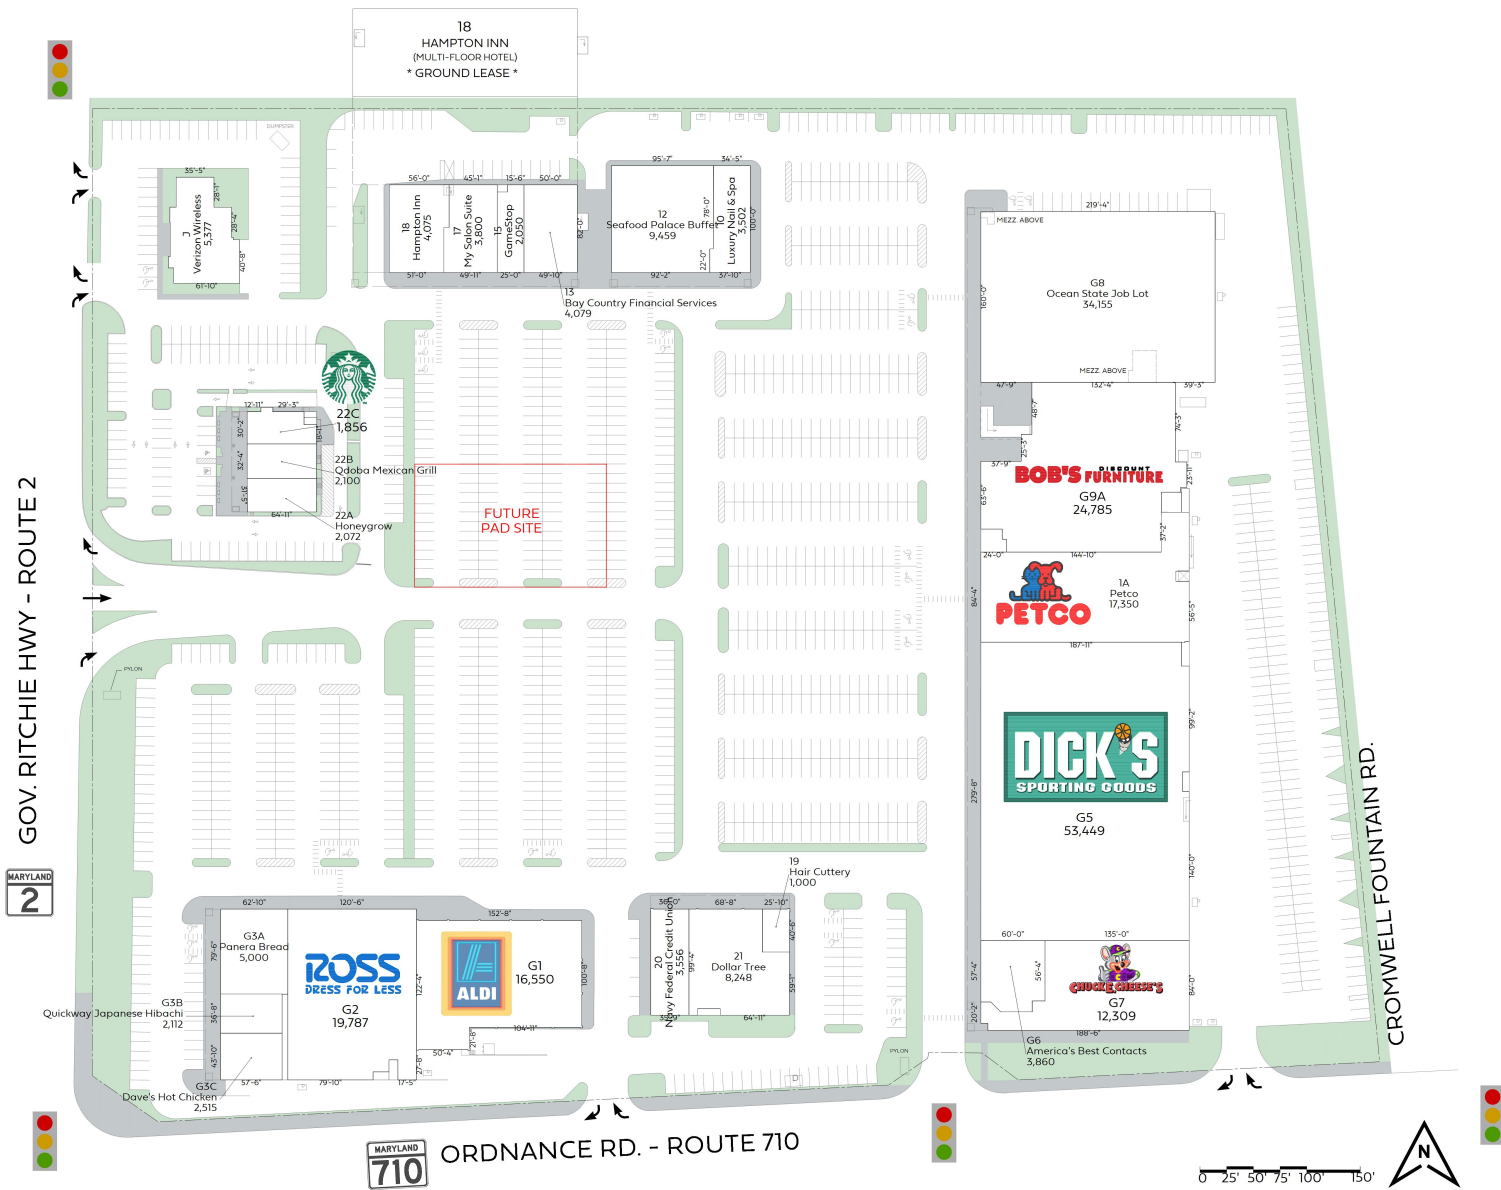

Governor Plaza

6771 Ritchie Highway, Glen Burnie, MD 21061

Joe Byrnes
 (301) 998-8226
 jbyrnes@federalrealty.com

Tim Garber
 (301) 998-8285
 tgarber@federalrealty.com

The parties acknowledge that this Plan is for identification purposes only and does not constitute any covenant, representations, or warranty by Landlord that any existing or future conditions exists, or that, if they do exist, will continue to exist through out all or any part of the lease term, except to the extent such covenant, representation or warranty is expressly set forth in the Lease.