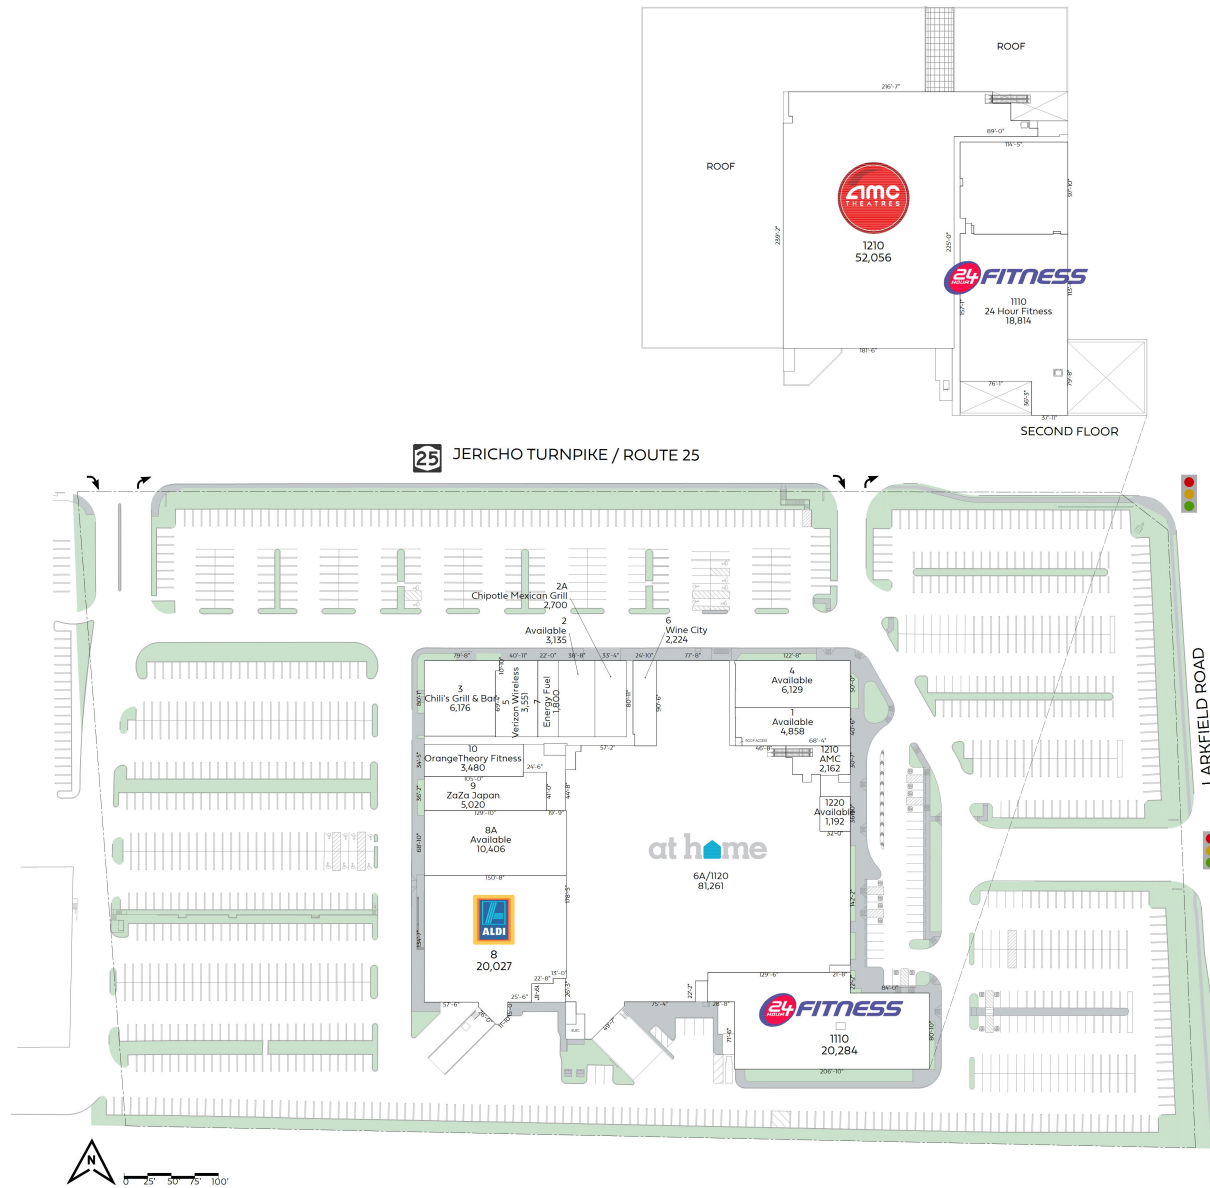

Huntington Square

4000 Jericho Turnpike, East Northport, NY 11731

Joe Byrnes
(301) 998-8226
jbyrnes@federalrealty.com

The parties acknowledge that this Plan is for identification purposes only and does not constitute any covenant, representations, or warranty by Landlord that any existing or future conditions exists, or that, if they do exist, will continue to exist through out all or any part of the lease term, except to the extent such covenant, representation or warranty is expressly set forth in the Lease.

federalrealty.com/huntington-square

FEDERAL
1962