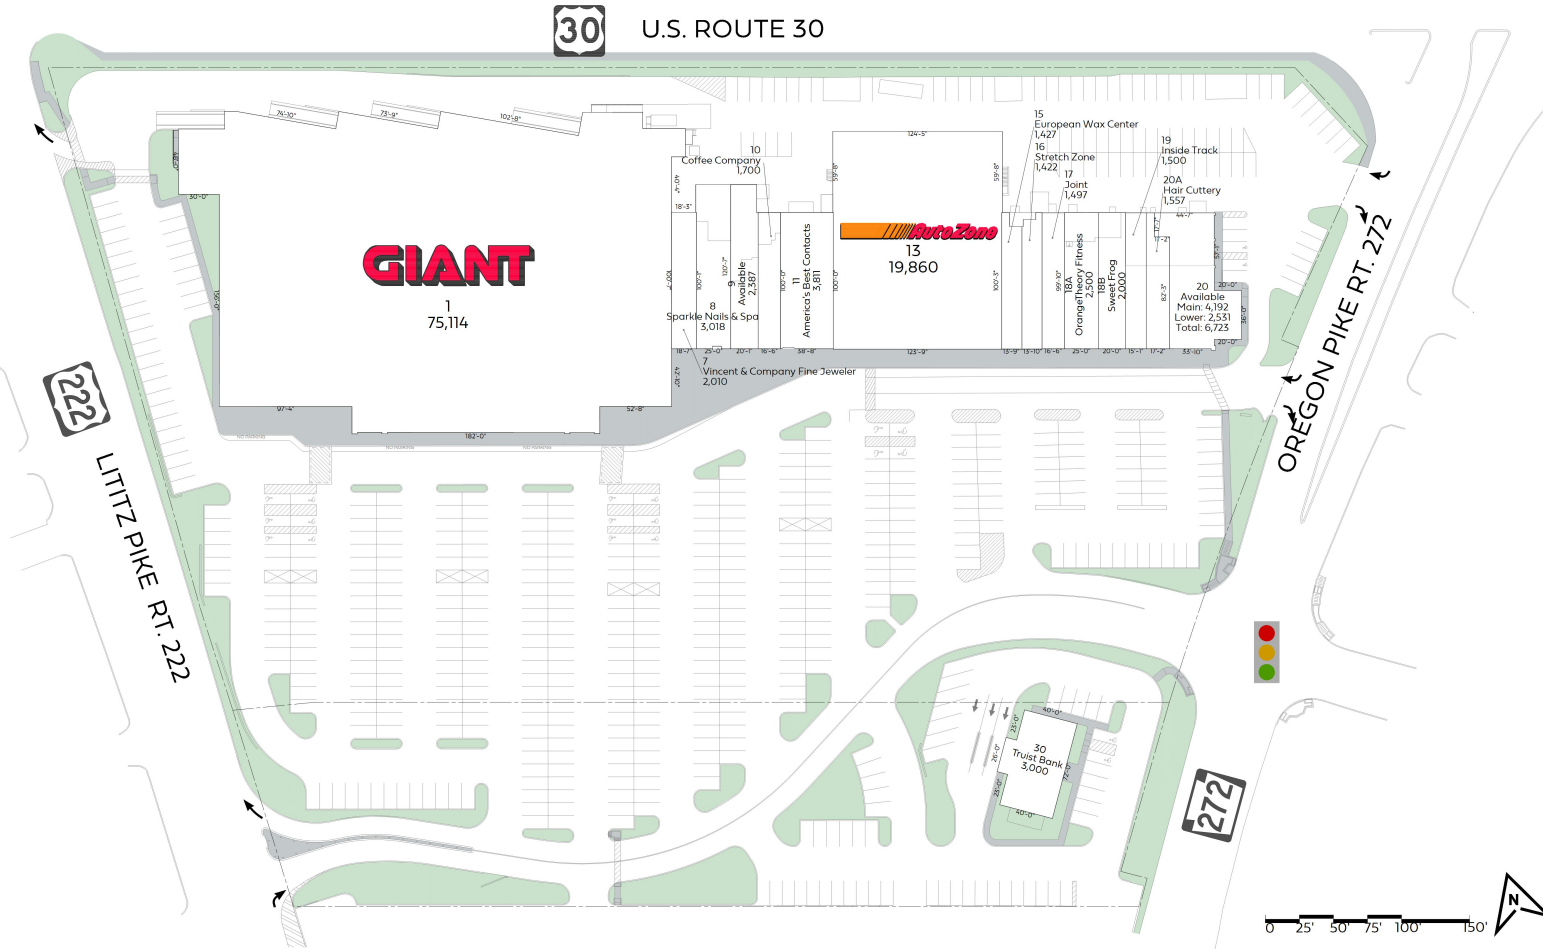

Lancaster Shopping Center

1625 Lititz Pike, Lancaster, PA 17601

James Dotson
(484) 419-1218
jdotson@federalrealty.com

The parties acknowledge that this Plan is for identification purposes only and does not constitute any covenant, representations, or warranty by Landlord that any existing or future conditions exists, or that, if they do exist, will continue to exist through out all or any part of the lease term, except to the extent such covenant, representation or warranty is expressly set forth in the Lease.