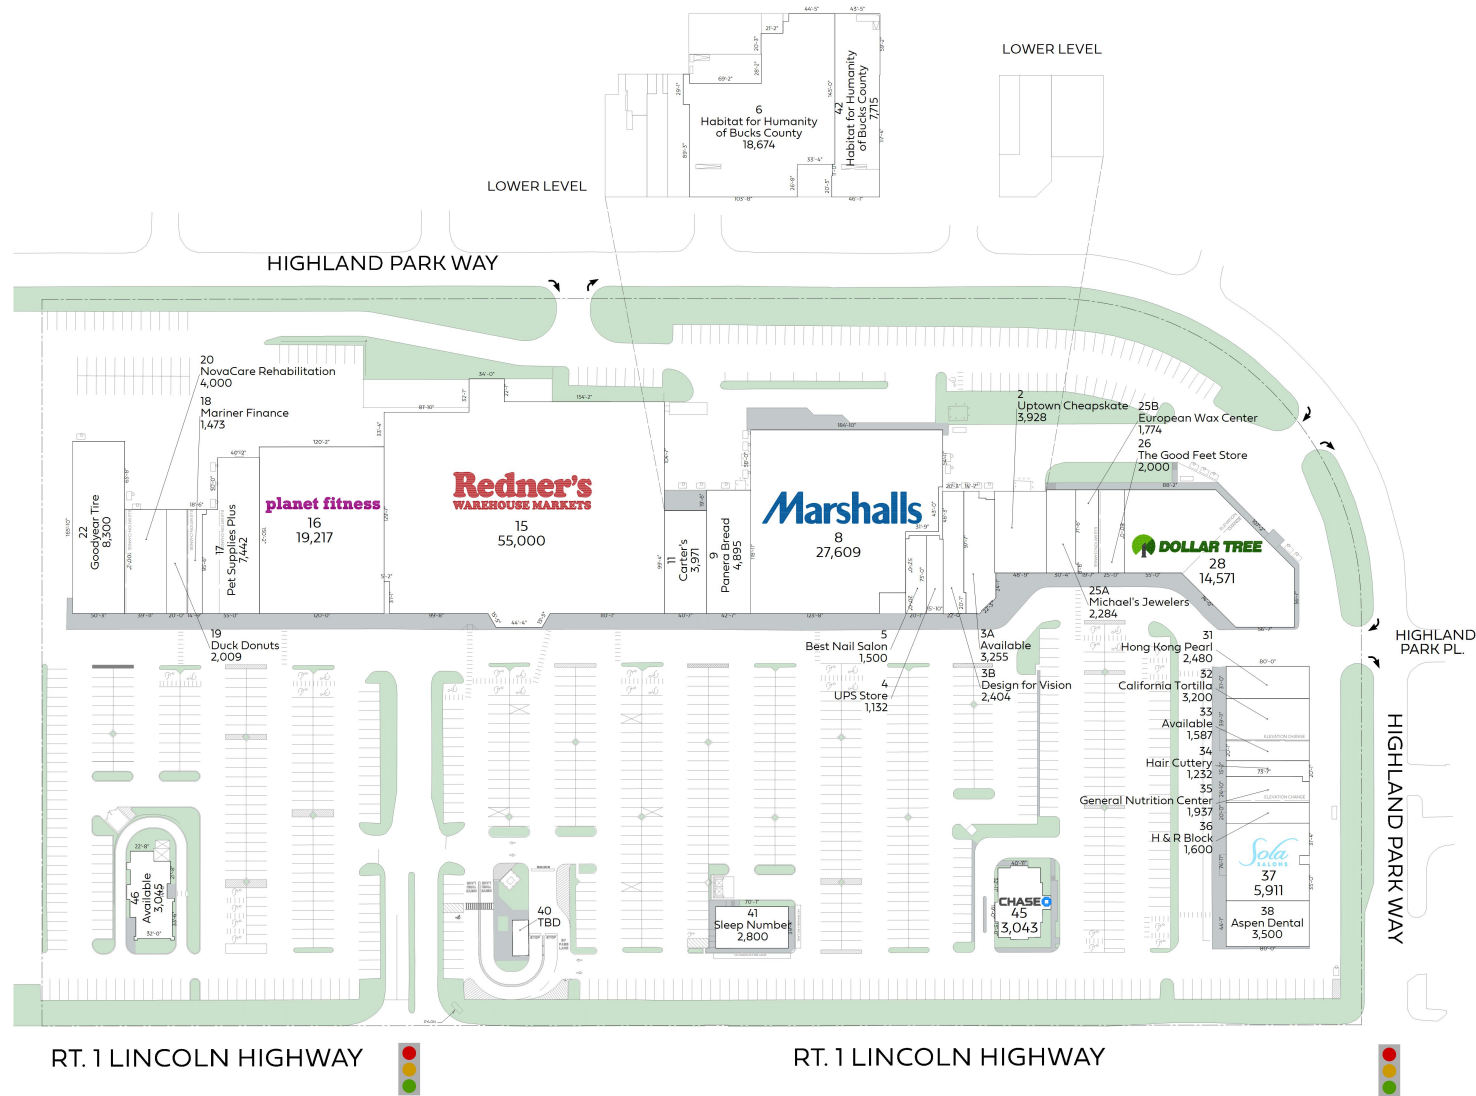

Langhorne Square Shopping Center

1281 E Lincoln Highway, Levittown, PA 19056

James Dotson

(484) 419-1218

jdotson@federalrealty.com

The parties acknowledge that this Plan is for identification purposes only and does not constitute any covenant, representations, or warranty by Landlord that any existing or future conditions exists, or that, if they do exist, will continue to exist through out all or any part of the lease term, except to the extent such covenant, representation or warranty is expressly set forth in the Lease.