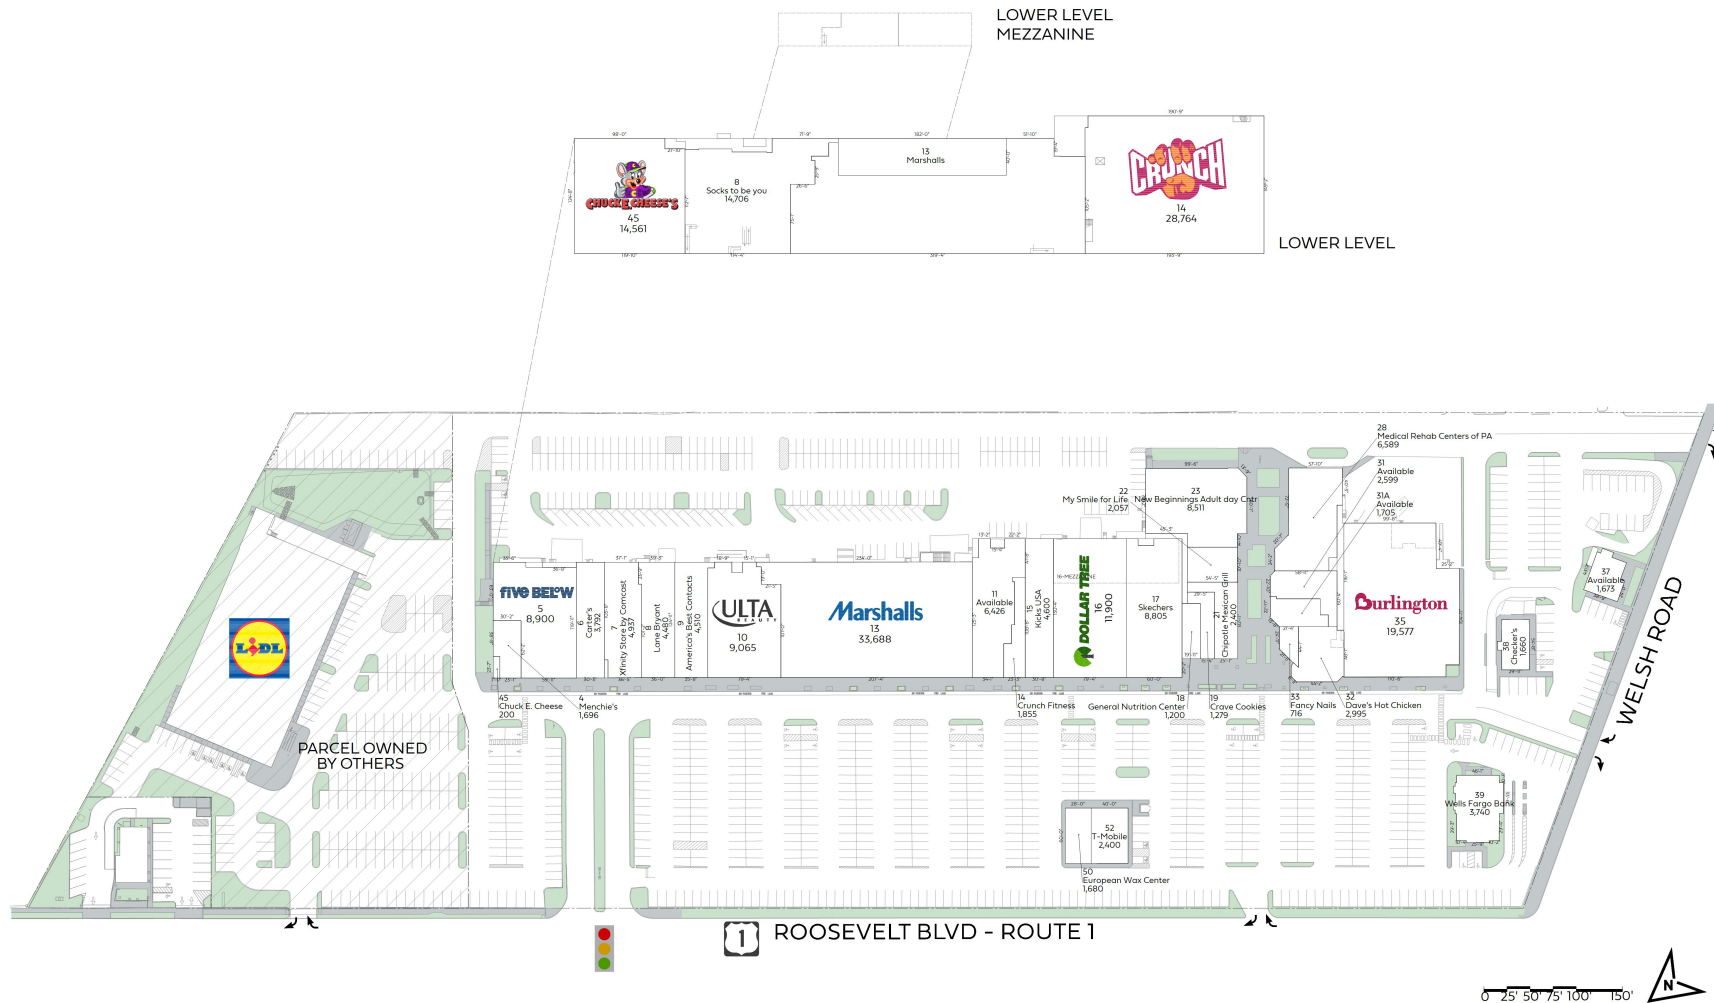

Northeast Shopping Center

9173 Roosevelt Boulevard, Philadelphia, PA 19114

Jeff Fischer

(484) 419-1205

jfischer@federalrealty.com

The parties acknowledge that this Plan is for identification purposes only and does not constitute any covenant, representations, or warranty by Landlord that any existing or future conditions exists, or that, if they do exist, will continue to exist through out all or any part of the lease term, except to the extent such covenant, representation or warranty is expressly set forth in the Lease.

[federalrealty.com/northeast](https://www.federalrealty.com/northeast)

FEDERAL
1962