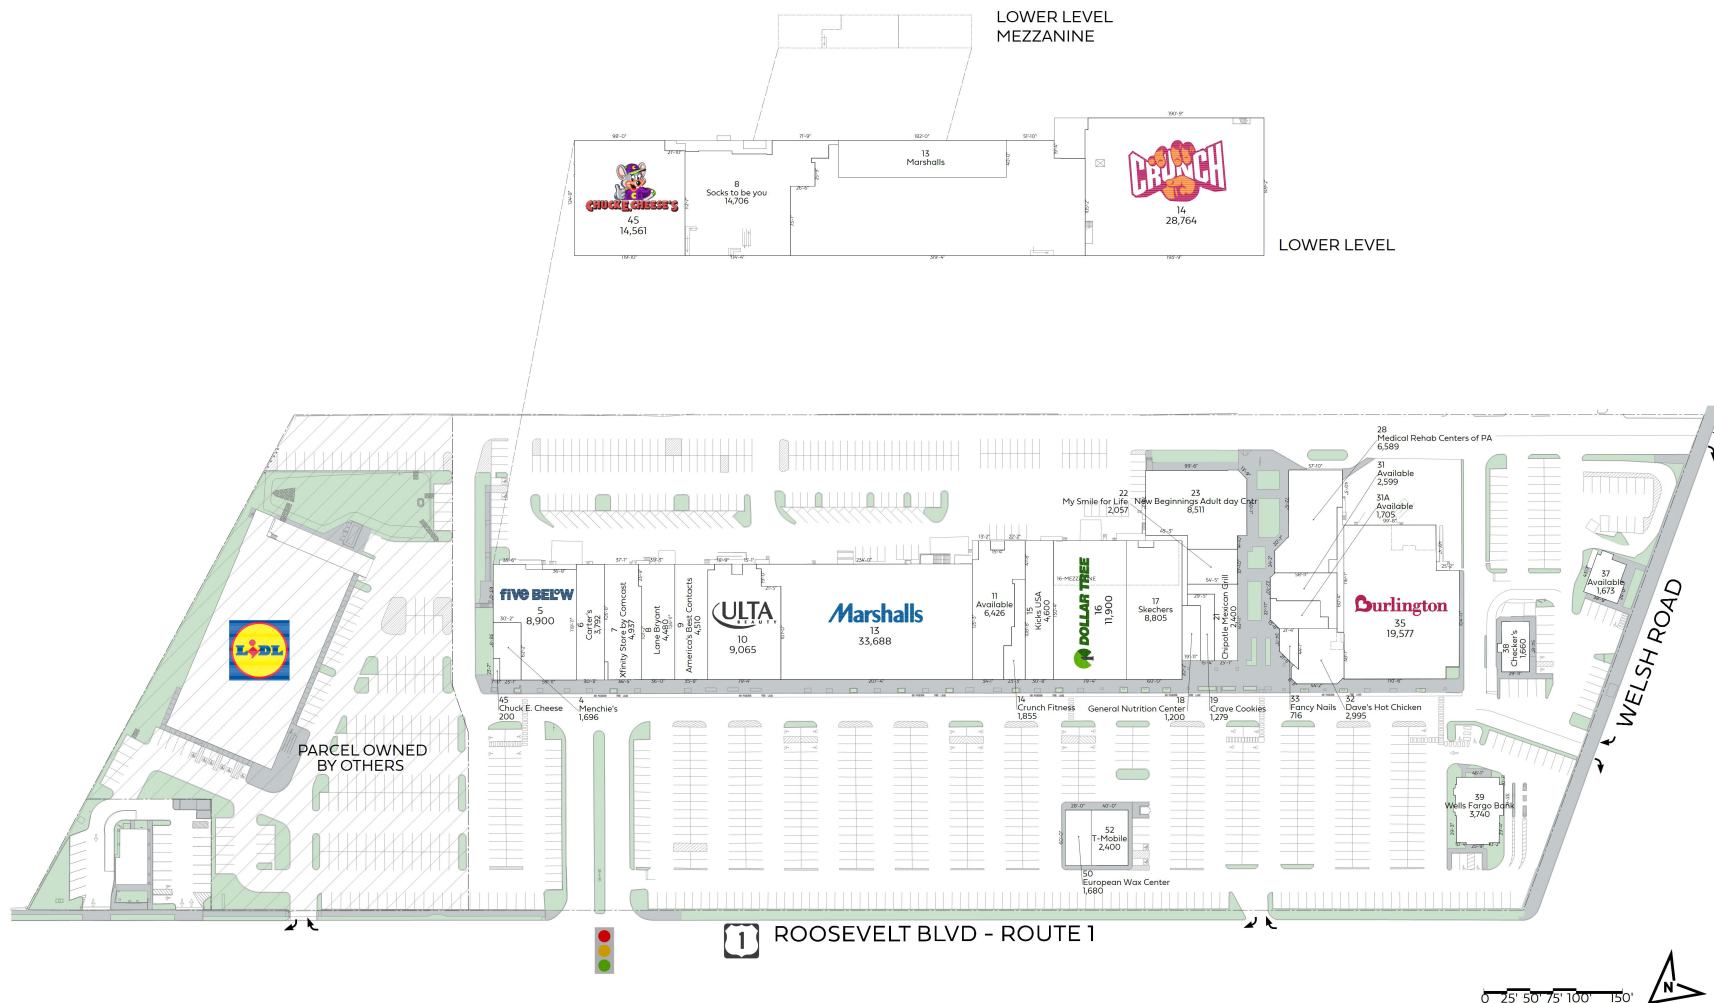

Northeast Shopping Center

9173 Roosevelt Boulevard, Philadelphia, PA 19114

Jeff Fischer

(484) 419-1205

jfischer@federalrealty.com

The parties acknowledge that this Plan is for identification purposes only and does not constitute any covenant, representations, or warranty by Landlord that any existing or future conditions exists, or that, if they do exist, will continue to exist through out all or any part of the lease term, except to the extent such covenant, representation or warranty is expressly set forth in the Lease.