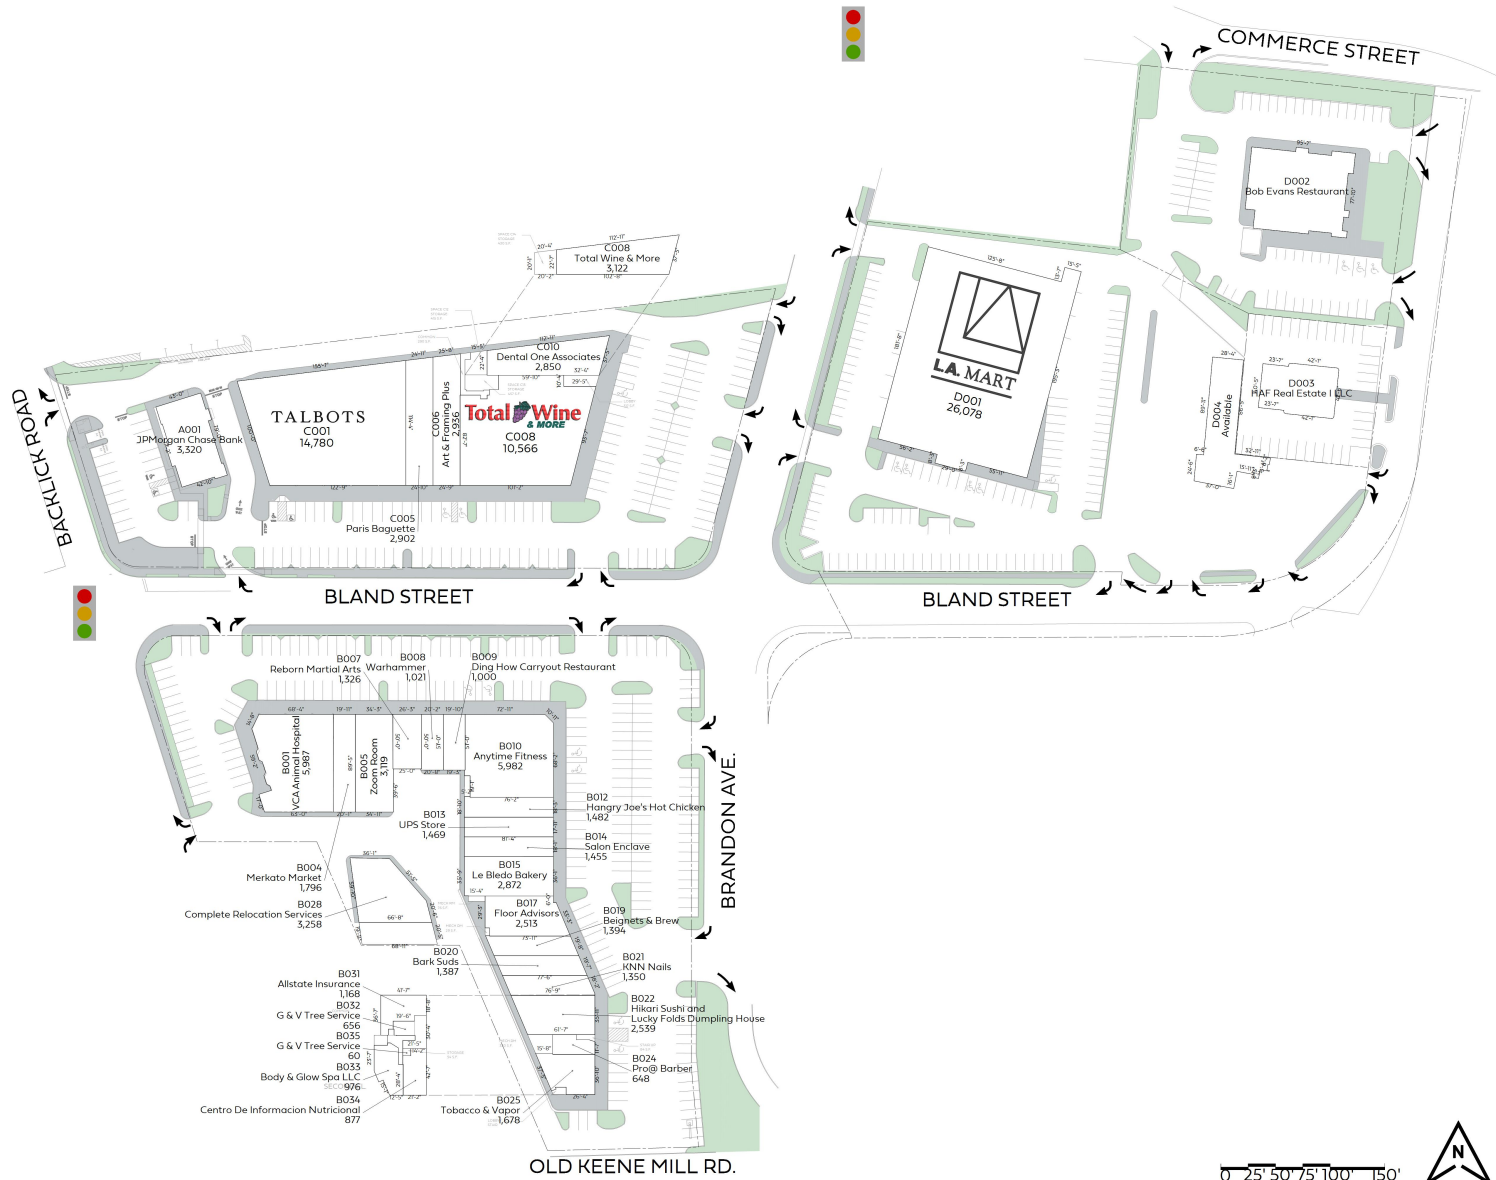

Tower Shopping Center

6801 Bland Street, Springfield, VA 22150

Maddie Turner
(703) 776-9684
mturner@federalrealty.com

Rich Abruscato
(301) 998-8188
rabruscato@federalrealty.com

The parties acknowledge that this Plan is for identification purposes only and does not constitute any covenant, representations, or warranty by Landlord that any existing or future conditions exists, or that, if they do exist, will continue to exist through out all or any part of the lease term, except to the extent such covenant, representation or warranty is expressly set forth in the Lease.

federalrealty.com/tower