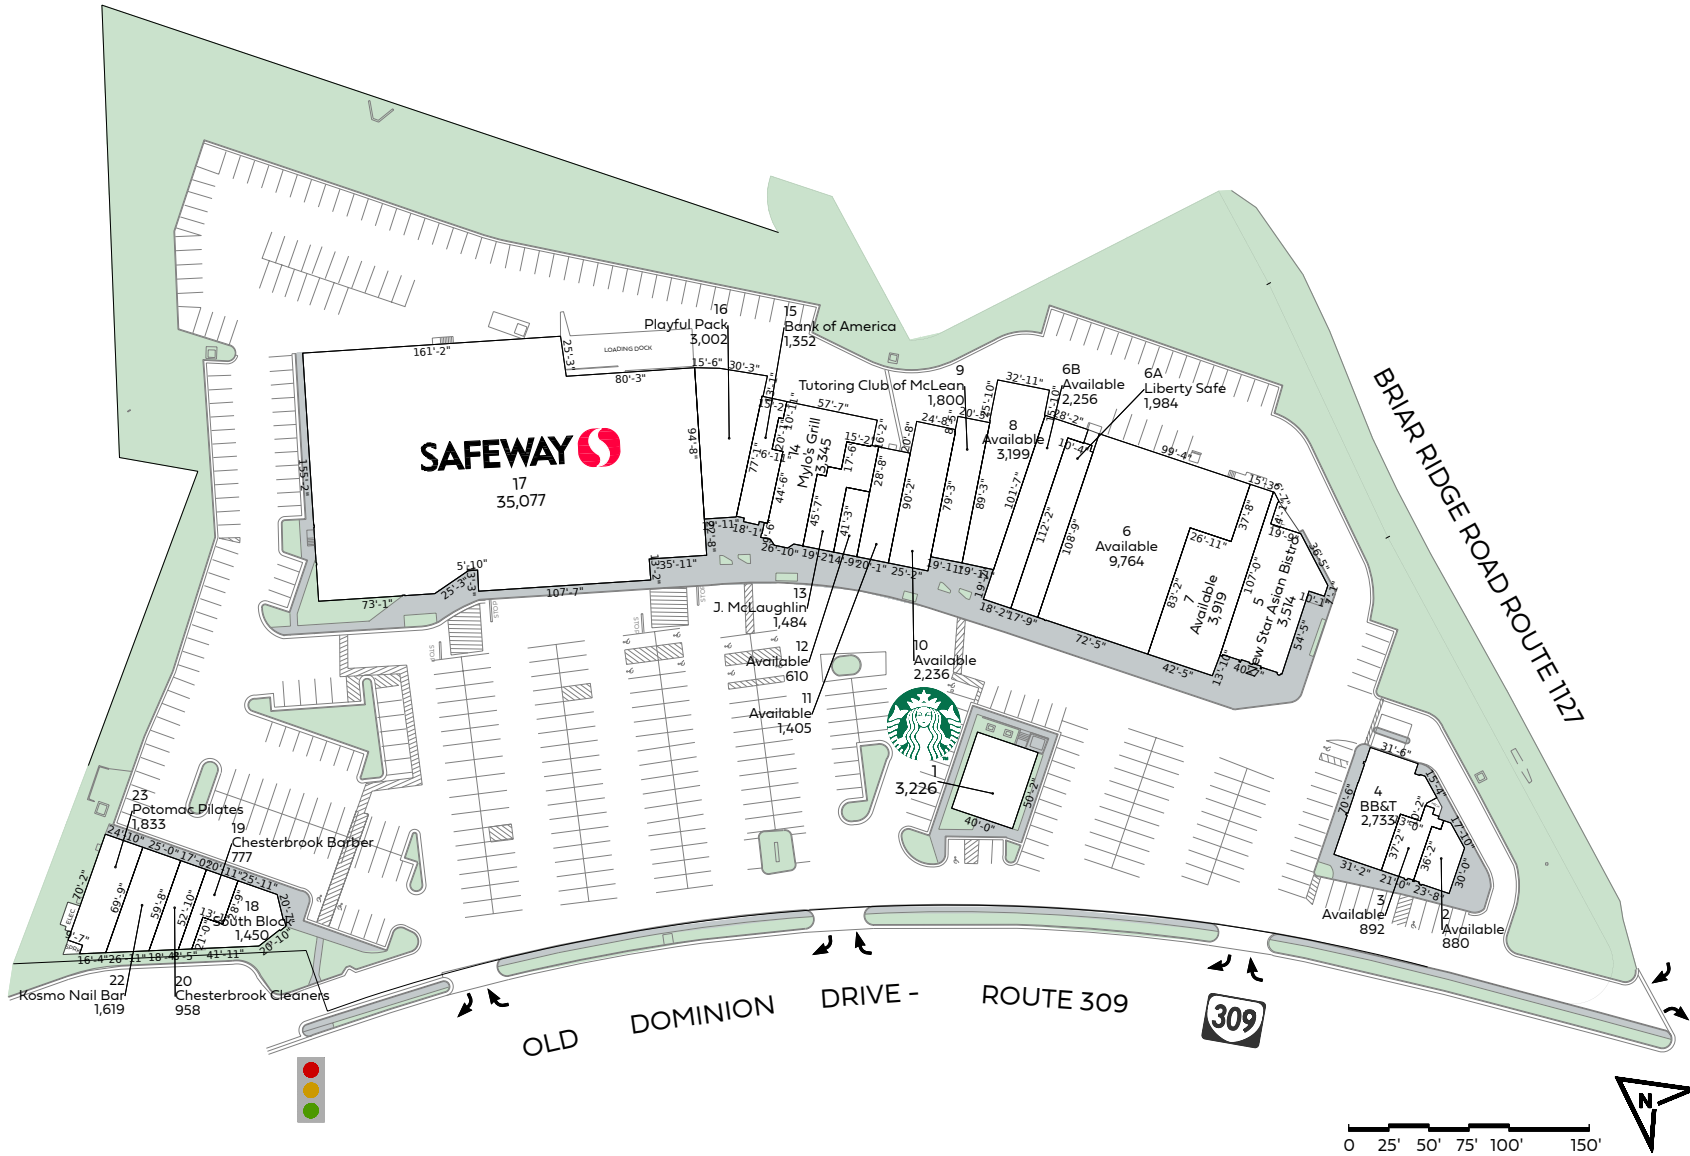

Chesterbrook

6224 OLD DOMINION DRIVE, MCLEAN, VA 22101

The parties acknowledge that this Plan is for identification purposes only and does not constitute any covenant, representations, or warranty by Landlord that any existing or future conditions exists, or that, if they do exist, will continue to exist through out all or any part of the lease term, except to the extent such covenant, representation or warranty is expressly set forth in the Lease.